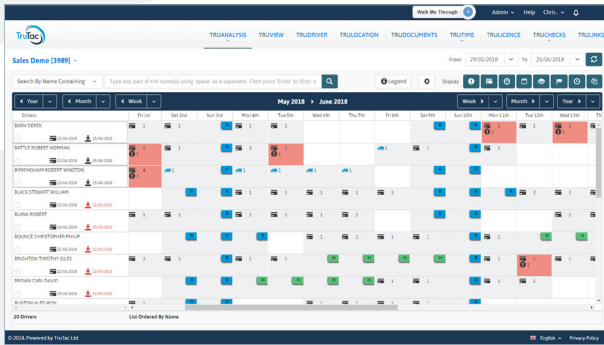

TruLogix_Demo Last updated: 2:56 pm

Warning: The current data will be sent to the DVSA, if you have joined ER, on the 16th July

Period	Current	Reporting	2018					2017							
			5	4	3	2	1	13	12	11	10	9	8	7	
D1 Fixed Penalty Band 1	0.00%	0.00%	0.00%	0.00%	0.23%	0.00%	0.00%	0.00%	0.00%	0.00%	0.00%	0.00%	0.00%	0.00%	0.00%
D2 Fixed Penalty Band 2	0.00%	1.56%	2.23%	1.65%	2.76%	2.38%	1.84%	0.61%	0.40%	0.69%	1.15%	0.58%	1.09%	0.83%	
D3 Fixed Penalty Band 3	0.00%	0.78%	0.32%	0.28%	0.23%	0.43%	0.23%	0.17%	0.12%	0.12%	0.12%	0.06%	0.08%	0.18%	
D4 Fixed Penalty Band 4	0.00%	0.00%	0.96%	0.55%	0.92%	1.73%	0.69%	0.17%	0.23%	0.35%	0.12%	0.32%	0.47%	0.55%	
D5 Overall Infringments	0.00%	2.33%	3.50%	2.48%	3.92%	4.54%	2.76%	0.96%	0.75%	1.15%	1.39%	0.96%	1.63%	1.56%	
D6 Working Time	1.85%	4.28%	4.46%	4.96%	3.46%	4.10%	5.75%	1.83%	1.27%	1.21%	1.21%	1.15%	1.94%	2.12%	
D7 Repeat Offenders	1	6	7	6	8	8	8	6	6	5	6	6	3	3	
D8 Unaccounted Mileage	4	35	28	24	31	31	27	25	9	20	31	15	43	44	
D9 Most Serious Infringments	0	0	0	0	0	0	0	0	1	0	0	1	0	0	

TruAnalysis

TruAnalysis makes tachograph management, driver de-briefing and compliance reporting more accurate, faster and easier than ever before.

Powerful KPI reporting across multiple depots, drivers and vehicles. Reports can be automatically emailed to any manager or multiple users to suit any fleet size.

✓ **Easy driver hours management**

✓ **DVSA - Earned Recognition approved**

✓ **EU, WTD and domestic**

Features

- Intuitive navigation and auto reports
- Earned Recognition reporting
- Manager and driver dashboards
- Multi-site control features
- Easier to manage audit trail
- Secure online document storage
- Digital signature capability
- Vehicle and driver calendars

Benefits

- Complete digital and analogue tachograph analysis
- Reduce infringements, risks and DVSA penalties
- Tachograph analysis bureau for analogue charts
- Fully compliant with hours law and WTD

TruAnalysis includes: