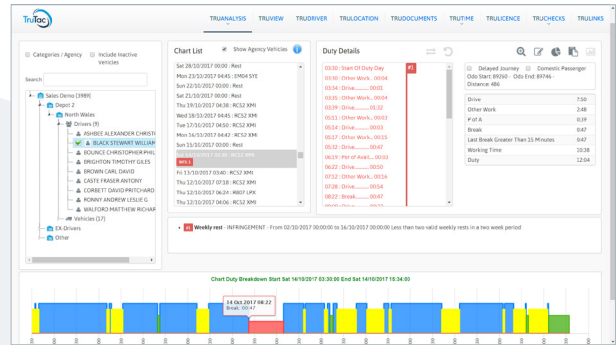

TruLogix_Demo Last updated: 2:56 pm

Warning: The current data will be sent to the DVSA, if you have joined ER, on the 16th July

Period	Current	Reporting	2018					2017							
			5	4	3	2	1	13	12	11	10	9	8	7	
D1 Fixed Penalty Band 1	0.00%	0.00%	0.00%	0.00%	0.23%	0.00%	0.00%	0.00%	0.00%	0.00%	0.00%	0.00%	0.00%	0.00%	0.00%
D2 Fixed Penalty Band 2	0.00%	1.56%	2.23%	1.65%	2.76%	2.38%	1.84%	0.61%	0.40%	0.69%	1.15%	0.58%	1.09%	0.83%	
D3 Fixed Penalty Band 3	0.00%	0.78%	0.32%	0.28%	0.23%	0.43%	0.23%	0.17%	0.12%	0.12%	0.12%	0.06%	0.08%	0.18%	
D4 Fixed Penalty Band 4	0.00%	0.00%	0.96%	0.55%	0.92%	1.73%	0.69%	0.17%	0.23%	0.35%	0.12%	0.32%	0.47%	0.55%	
D5 Overall Infringments	0.00%	2.33%	3.50%	2.48%	3.92%	4.54%	2.76%	0.96%	0.75%	1.15%	1.39%	0.96%	1.63%	1.56%	
D6 Working Time	1.85%	4.28%	4.46%	4.96%	3.46%	4.10%	5.75%	1.83%	1.27%	1.21%	1.21%	1.15%	1.94%	2.12%	
D7 Repeat Offenders	1	6	7	6	8	8	8	6	6	5	6	6	3	3	
D8 Unaccounted Mileage	4	35	28	24	31	31	27	25	9	20	31	15	43	44	
D9 Most Serious Infringments	0	0	0	0	0	0	0	0	1	0	0	1	0	0	

TruAnalysis

TruAnalysis makes tachograph management, driver de-briefing and compliance reporting more accurate, faster and easier than ever before.

Powerful KPI reporting across multiple depots, drivers and vehicles. Reports can be automatically emailed to any manager or multiple users to suit any fleet size.

✓ **Easy driver hours management**

✓ **DVSA - Earned Recognition approved**

✓ **EU, WTD and domestic**

Features

- Intuitive navigation and auto reports
- Earned Recognition reporting
- Manager and driver dashboards
- Multi-site control features
- Easier to manage audit trail
- Secure online document storage
- Digital signature capability
- Vehicle and driver calendars

Benefits

- Complete digital and analogue tachograph analysis
- Reduce infringements, risks and DVSA penalties
- Tachograph analysis bureau for analogue charts
- Fully compliant with hours law and WTD

TruAnalysis includes: